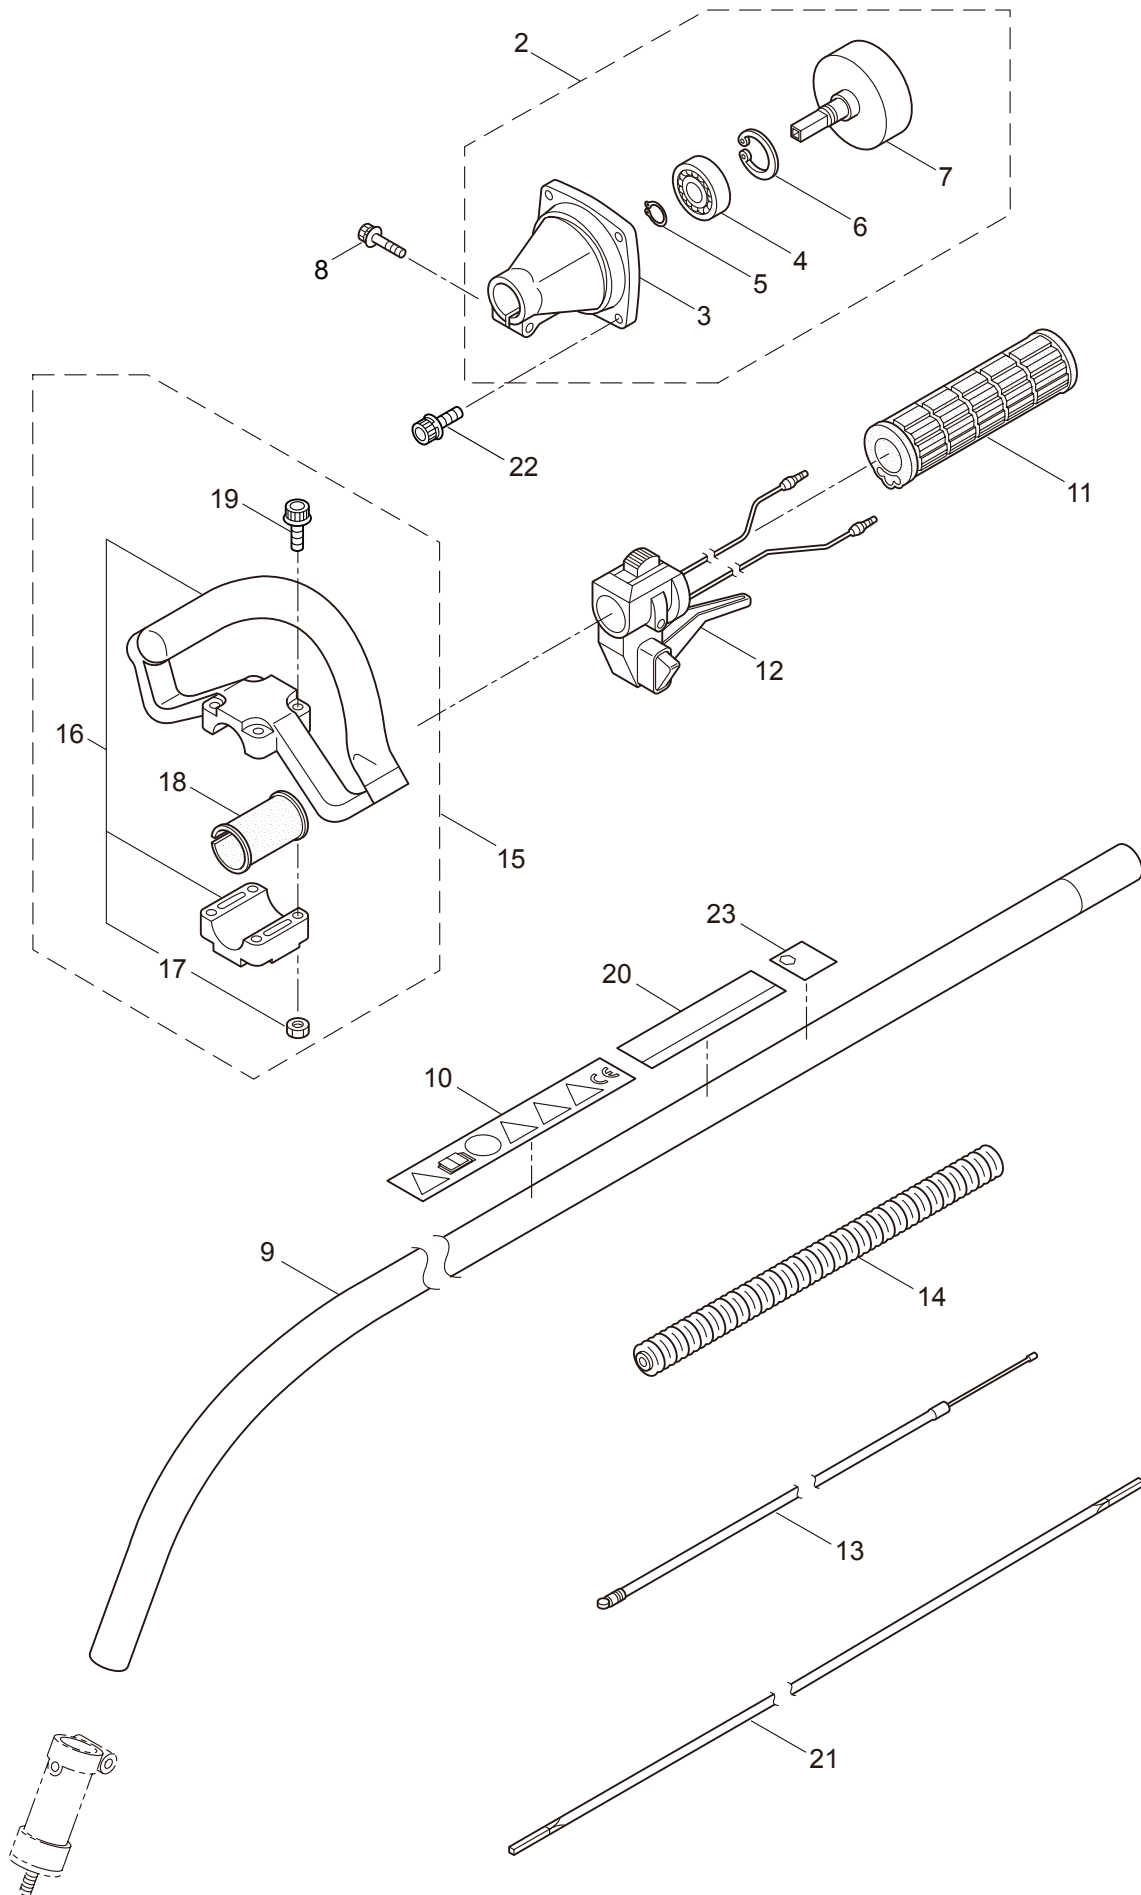

### CONTENTS

1. MAIN BODY .....	1 ~ 2
2. BEARING HEAD .....	3 ~ 4
3. ENGINE .....	5 ~ 8
4. CARBURETOR, FUEL TANK .....	9 ~ 10

2016. 12.

P/N 522890-7

1. BC2000C  
MAIN BODY

Ref. No.	Part No.	Part Name	Q'ty	Remarks
1-1	363665	BC2000C	1	
1-2	229670	Clutch Case Ass'y	1	Incl.3-7
1-3	218869	Clutch Case	1	
1-4	012649	Bearing	1	#6201ZZ
1-5	140273	Snap Ring	1	#12
1-6	016732	Snap Ring	1	#32
1-7	229671	Clutch Drum	1	
1-8	261246	Cap Screw	1	M5x25
1-9	231604	Driveshaft Tube	1	
1-10	220810	Label	1	
1-11	215995	Shaft Grip	1	
1-12	222902	Throttle Trigger	1	
1-13	213444	Throttle Cable	1	340L
1-14	213548	Plastic Tube	1	#10x200L
1-15	229597	Loop Handle Ass'y	1	Incl.16-19
1-16	222938	Loop Handle	1	Incl.17
1-17	126993	Nut	4	M5
1-18	216004	Packing	1	
1-19	215608	Cap Screw	4	M5x30x16
1-20	230991	Label	1	BC2000C
1-21	215985	Driveshaft	1	
1-22	261250	Cap Screw	4	M5x20
1-23	231264	Label	1	111dBA

2. BC2000C  
BEARING HEAD

- 1 — 2~13
- 2 — 3~12

Ref. No.	Part No.	Part Name	Q'ty	Remarks
2-1	231249	Head Case Ass'y	1	Incl.2-13
2-2	224965	Head Case Ass'y	1	Incl.3-12
2-3	215988	Attaching Shaft	1	
2-4	215989	Bearing	2	#608DD
2-5	215990	Spacer	1	
2-6	215991	Washer	1	
2-7	126232	Spring Washer	1	M8
2-8	215992	Attaching Shaft Adapter	1	
2-9	224967	Washer	1	
2-10	225896	Bolt	1	M5x10
2-11	092550	Bolt	1	M5x25-7T
2-12	224966	Case	1	
2-13	231250	Spacer	1	
2-14	232172	Safety Cover Ass'y	1	Incl.15-22
2-15	089901	Spring Washer	2	M5
2-16	081027	Nut	2	M5
2-17	231242	Safety Cover	1	
2-18	231243	Clamp Ass'y	1	Incl.19,20
2-19	231244	Clamp	1	
2-20	231245	Bolt	2	M6x20x10
2-21	216000	String Cutter	1	
2-22	285632	Cap Screw	2	M5x16
2-23	232224	Semi-Auto Head (R)	1	
2-24	210418	Box Spanner	1	13x19x(+)
2-25	022865	Double-ended Wrench	1	8x10
2-26	210181	Lever Handle	1	3.5x170L
2-27	231257	Instruction Manual	1	BC2000C
2-28	522890	Parts List	1	BC2000C
2-29	219432	Wrench	1	4mm