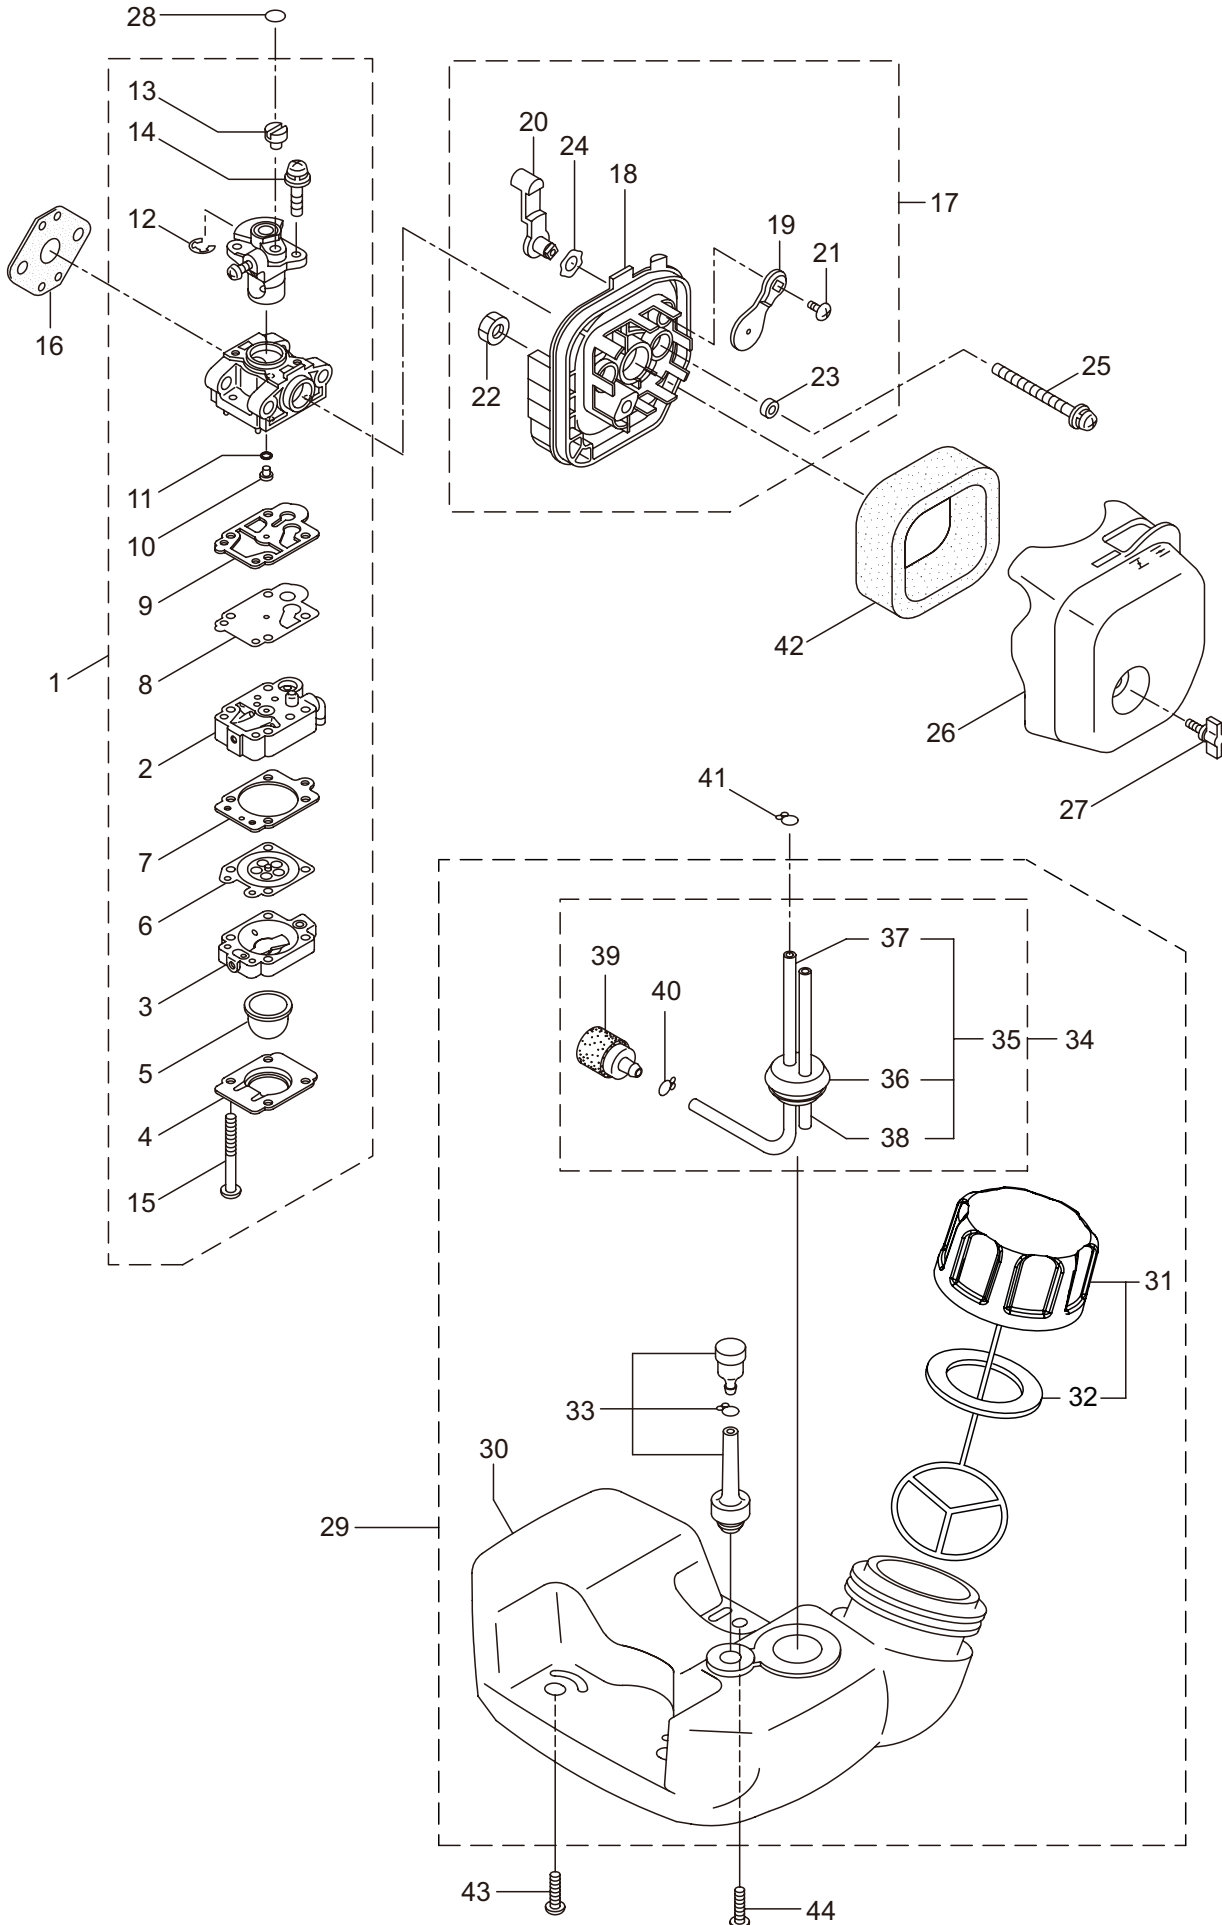

4. BC2000C
CARBURETOR, FUEL TANK

Ref. No.	Part No.	Part Name	Q'ty	Remarks
4-1	286347	Carburetor Ass'y	1	Incl.2-15 New gasket required
4-2	263739	Pump Body	1	
4-3	262991	Purge Body	1	
4-4	262992	Cover Plate	1	
4-5	261874	Primer Bulb	1	
4-6	283905	Diaphragm, Meterring	1	
4-7	262993	Gasket	1	
4-8	262994	Diaphragm,Fuel Pump	1	
4-9	282576	Gasket	1	
4-10	262120	Main Jet	1	#40
4-11	261871	O-Ring	1	
4-12	261876	E-Ring	1	
4-13	261658	Swivel	1	
4-14	264682	Screw	2	
4-15	262996	Screw	4	
4-16	261864	Gasket	1	
4-17	284823	Case Ass'y	1	Incl.18-24
4-18	269050	Case Body	1	
4-19	284802	Valve	1	
4-20	284803	Lever	1	
4-21	269032	Screw	1	
4-22	126993	Nut	1	M5
4-23	269051	Sleeve	2	
4-24	284816	Washer	1	6.4x11x0.15
4-25	281777	Screw	2	M5x55
4-26	283772	Cleaner Cover	1	
4-27	281438	Knob	1	
4-28	280020	Swivel Ring	1	
4-29	282795	Fuel Tank Ass'y	1	Incl.30-40
4-30	285664	Fuel Tank	1	
4-31	275306	Fuel Tank Cap Ass'y	1	Incl.32
4-32	274875	Gasket	1	
4-33	261696	Breather Ass'y	1	
4-34	265752	Fuel Pipe Pick-up Ass'y	1	Incl.35-40
4-35	264031	Fuel Pipe Ass'y	1	Incl.36-38
4-36	261115	Grommet	1	
4-37	261690	Fuel Pipe	1	160L
4-38	263038	Return Pipe	1	3x6x85L
4-39	264653	Filter Ass'y	1	
4-40	261117	Clip	1	
4-41	261117	Clip	1	
4-42	269030	Element	1	
4-43	269828	Screw	2	M5x16
4-44	281208	Screw	1	M5x16