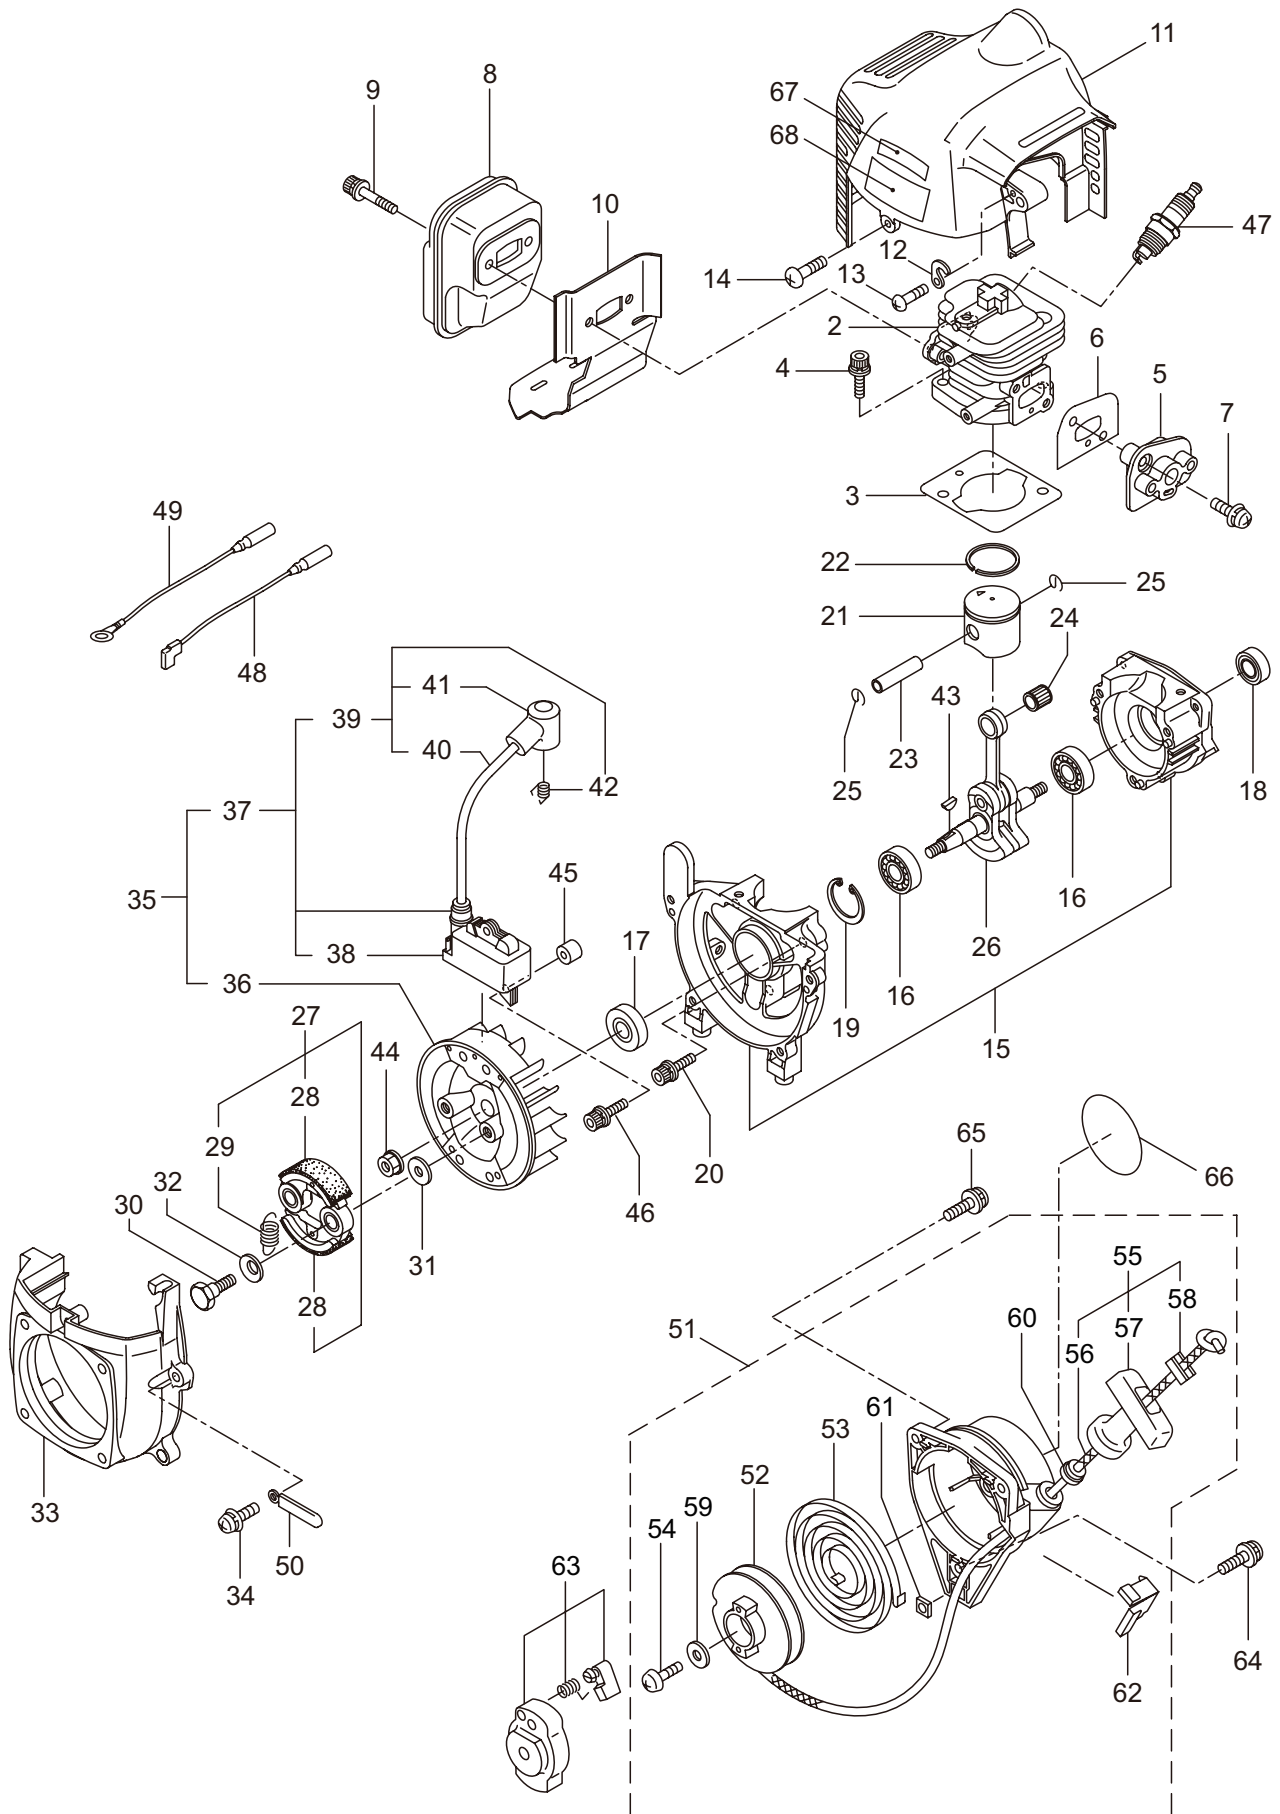

3. BC2000C ENGINE

Ref. No.	Part No.	Part Name	Q'ty	Remarks
3-1	858657	Engine	1	EE200/22
3-2	268608	Cylinder	1	New gasket required
3-3	283420	Gasket	1	
3-4	267290	Cap Screw	2	M5x20
3-5	263772	Insulator	1	New gasket required
3-6	267049	Gasket	1	
3-7	269826	Screw	2	M5x25
3-8	281524	Muffler	1	
3-9	266264	Cap Screw	2	M5x50
3-10	280409	Gasket	1	
3-11	282926	Top Cover	1	
3-12	283983	Hook	1	
3-13	283984	Screw	1	M3x10
3-14	280144	Tapping Screw	1	
3-15	273674	Crankcase	1	
3-16	280488	Bearing	2	PPL 6001
3-17	261492	Oil Seal	1	ISCD12287
3-18	261386	Oil Seal	1	ISCD12227
3-19	055185	Snap Ring	1	#28
3-20	261612	Cap Screw	3	M5x30
3-21	261032	Piston	1	
3-22	261158	Piston Ring	1	
3-23	261036	Piston Pin	1	
3-24	288520	Bearing, Needle	1	
3-25	261576	Clip,Piston	2	
3-26	283879	Crankshaft/Conn.Rod Ass'y	1	
3-27	269168	Clutch Ass'y	1	Incl.28,29
3-28	269169	Clutch Shoe	2	(2)required
3-29	269173	Spring, Clutch	1	
3-30	269647	Clutch Bolt	2	
3-31	269175	Washer	2	6.1x15x1.6
3-32	261777	Wave Washer	2	
3-33	283386	Fan Cover	1	
3-34	269831	Screw	4	M5x20
3-35	283567	Magneto Ass'y	1	Incl.36-42
3-36	283397	Rotor/Fan	1	
3-37	283645	Ignition Coil Ass'y	1	Incl.38-42
3-38	283722	Coil	1	
3-39	283646	Spark Plug Wire Ass'y	1	Incl.40-42
3-40	283647	Spark Plug Wire	1	
3-41	283178	Plug Boot	1	
3-42	272805	Connector	1	
3-43	261076	Woodruff Key	1	3x10
3-44	261417	Nut,Rotor	1	M8
3-45	280381	Spacer	2