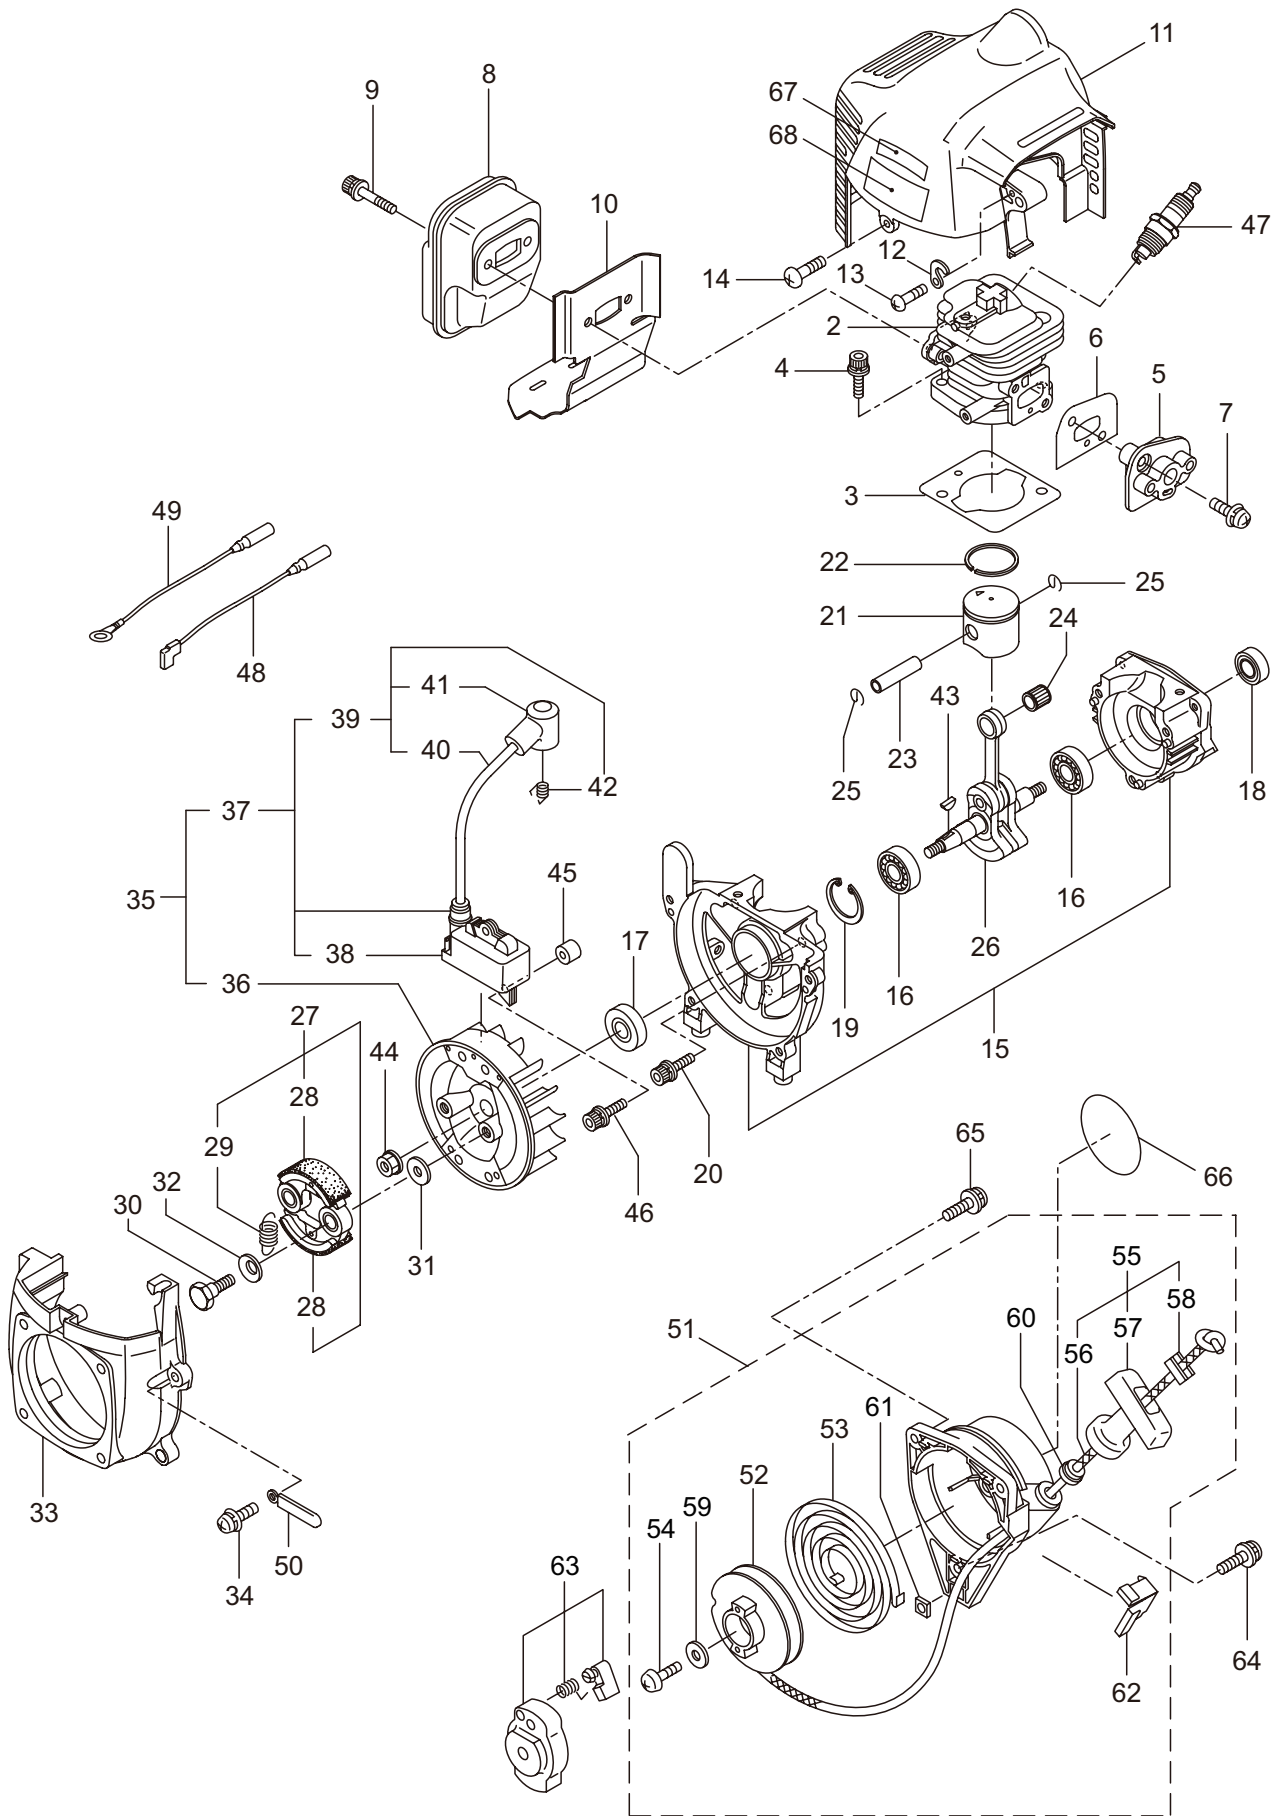

3. BC2000C ENGINE

Ref. No.	Part No.	Part Name	Q'ty	Remarks
3-46	261256	Cap Screw	2	M4x25
3-47	262483	Spark Plug	1	NGK BPMR6Y
3-48	269722	Lead	1	
3-49	282880	Wire, Lead	1	
3-50	264588	Clamp	1	
3-51	273093	Recoil Ass'y	1	Incl.52-62
3-52	280492	Reel	1	
3-53	287421	Spiral Spring	1	
3-54	280494	Screw	1	
3-55	280495	Starter Rope Ass'y	1	Incl.56-58
3-56	283616	Starter Rope	1	
3-57	280497	Starter Grip	1	
3-58	280550	Stopper	1	
3-59	280547	Washer	1	
3-60	280548	Collar	1	
3-61	269423	Nut	1	
3-62	288500	Plate	1	
3-63	287399	Stator Pulley Ass'y	1	
3-64	269833	Screw	1	M4x16
3-65	280489	Screw	2	M4x20
3-66	286121	Label	1	
3-67	284587	Label	1	
3-68	286122	Label	1	MARUYAMA