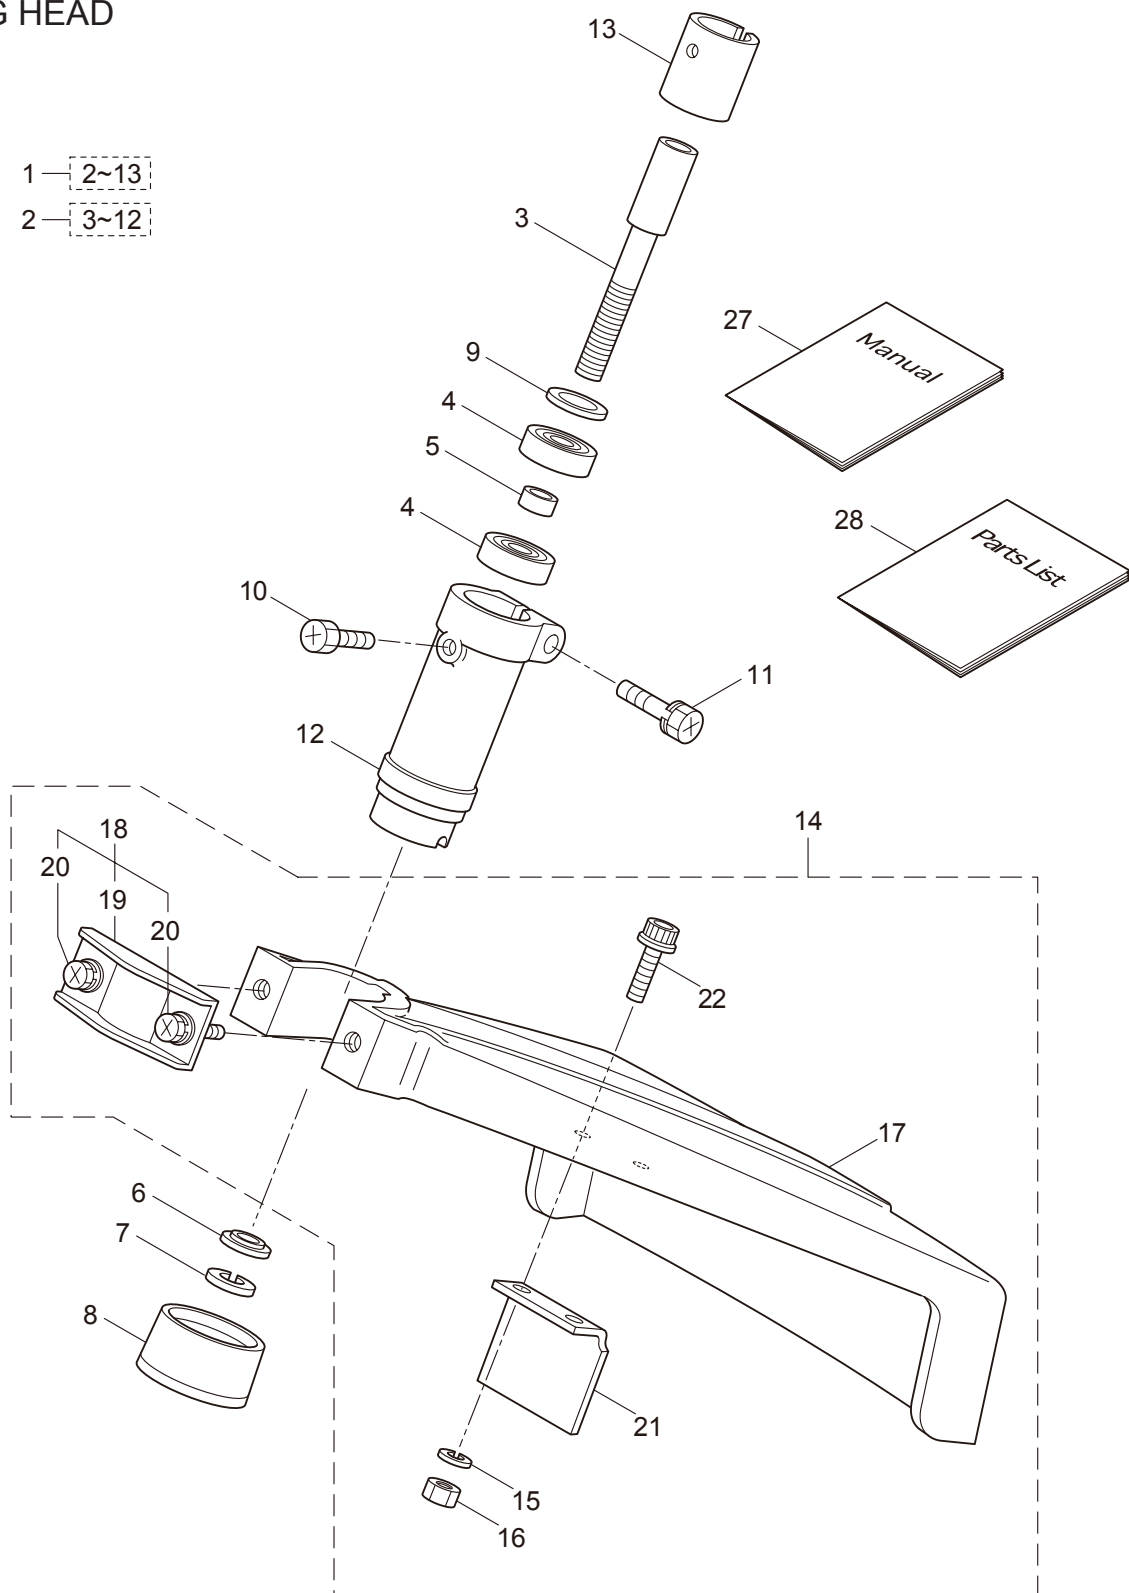

### CONTENTS

1. MAIN BODY .....	1 ~ 2
2. BEARING HEAD .....	3 ~ 4
3. ENGINE .....	5 ~ 8
4. CARBURETOR, FUEL TANK .....	9 ~ 10

2016. 12.

P/N 522890-7

1. BC2000C  
MAIN BODY

Ref. No.	Part No.	Part Name	Q'ty	Remarks
1-1	363665	BC2000C	1	
1-2	229670	Clutch Case Ass'y	1	Incl.3-7
1-3	218869	Clutch Case	1	
1-4	012649	Bearing	1	#6201ZZ
1-5	140273	Snap Ring	1	#12
1-6	016732	Snap Ring	1	#32
1-7	229671	Clutch Drum	1	
1-8	261246	Cap Screw	1	M5x25
1-9	231604	Driveshaft Tube	1	
1-10	220810	Label	1	
1-11	215995	Shaft Grip	1	
1-12	222902	Throttle Trigger	1	
1-13	213444	Throttle Cable	1	340L
1-14	213548	Plastic Tube	1	#10x200L
1-15	229597	Loop Handle Ass'y	1	Incl.16-19
1-16	222938	Loop Handle	1	Incl.17
1-17	126993	Nut	4	M5
1-18	216004	Packing	1	
1-19	215608	Cap Screw	4	M5x30x16
1-20	230991	Label	1	BC2000C
1-21	215985	Driveshaft	1	
1-22	261250	Cap Screw	4	M5x20
1-23	231264	Label	1	111dBA

2. BC2000C  
BEARING HEAD

- 1 — 2~13
- 2 — 3~12

Ref. No.	Part No.	Part Name	Q'ty	Remarks
2-1	231249	Head Case Ass'y	1	Incl.2-13
2-2	224965	Head Case Ass'y	1	Incl.3-12
2-3	215988	Attaching Shaft	1	
2-4	215989	Bearing	2	#608DD
2-5	215990	Spacer	1	
2-6	215991	Washer	1	
2-7	126232	Spring Washer	1	M8
2-8	215992	Attaching Shaft Adapter	1	
2-9	224967	Washer	1	
2-10	225896	Bolt	1	M5x10
2-11	092550	Bolt	1	M5x25-7T
2-12	224966	Case	1	
2-13	231250	Spacer	1	
2-14	232172	Safety Cover Ass'y	1	Incl.15-22
2-15	089901	Spring Washer	2	M5
2-16	081027	Nut	2	M5
2-17	231242	Safety Cover	1	
2-18	231243	Clamp Ass'y	1	Incl.19,20
2-19	231244	Clamp	1	
2-20	231245	Bolt	2	M6x20x10
2-21	216000	String Cutter	1	
2-22	285632	Cap Screw	2	M5x16
2-23	232224	Semi-Auto Head (R)	1	
2-24	210418	Box Spanner	1	13x19x(+)
2-25	022865	Double-ended Wrench	1	8x10
2-26	210181	Lever Handle	1	3.5x170L
2-27	231257	Instruction Manual	1	BC2000C
2-28	522890	Parts List	1	BC2000C
2-29	219432	Wrench	1	4mm