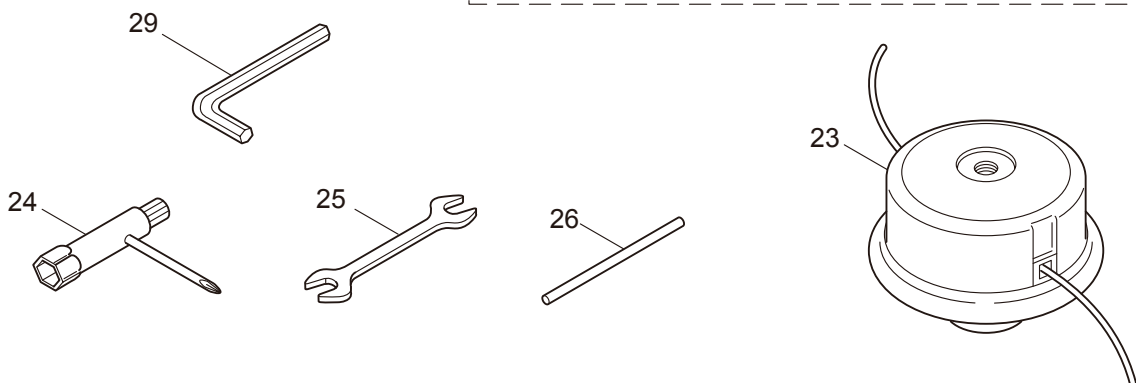

### CONTENTS

1. MAIN BODY .....	1 ~ 2
2. BEARING HEAD .....	3 ~ 4
3. ENGINE .....	5 ~ 8
4. CARBURETOR, FUEL TANK .....	9 ~ 10

2016. 12.

P/N 522890-7

1. BC2000C  
MAIN BODY

Ref. No.	Part No.	Part Name	Q'ty	Remarks
1-1	363665	BC2000C	1	
1-2	229670	Clutch Case Ass'y	1	Incl.3-7
1-3	218869	Clutch Case	1	
1-4	012649	Bearing	1	#6201ZZ
1-5	140273	Snap Ring	1	#12
1-6	016732	Snap Ring	1	#32
1-7	229671	Clutch Drum	1	
1-8	261246	Cap Screw	1	M5x25
1-9	231604	Driveshaft Tube	1	
1-10	220810	Label	1	
1-11	215995	Shaft Grip	1	
1-12	222902	Throttle Trigger	1	
1-13	213444	Throttle Cable	1	340L
1-14	213548	Plastic Tube	1	#10x200L
1-15	229597	Loop Handle Ass'y	1	Incl.16-19
1-16	222938	Loop Handle	1	Incl.17
1-17	126993	Nut	4	M5
1-18	216004	Packing	1	
1-19	215608	Cap Screw	4	M5x30x16
1-20	230991	Label	1	BC2000C
1-21	215985	Driveshaft	1	
1-22	261250	Cap Screw	4	M5x20
1-23	231264	Label	1	111dBA

2. BC2000C  
BEARING HEAD

- 1 — 2~13
- 2 — 3~12

Ref. No.	Part No.	Part Name	Q'ty	Remarks
2-1	231249	Head Case Ass'y	1	Incl.2-13
2-2	224965	Head Case Ass'y	1	Incl.3-12
2-3	215988	Attaching Shaft	1	
2-4	215989	Bearing	2	#608DD
2-5	215990	Spacer	1	
2-6	215991	Washer	1	
2-7	126232	Spring Washer	1	M8
2-8	215992	Attaching Shaft Adapter	1	
2-9	224967	Washer	1	
2-10	225896	Bolt	1	M5x10
2-11	092550	Bolt	1	M5x25-7T
2-12	224966	Case	1	
2-13	231250	Spacer	1	
2-14	232172	Safety Cover Ass'y	1	Incl.15-22
2-15	089901	Spring Washer	2	M5
2-16	081027	Nut	2	M5
2-17	231242	Safety Cover	1	
2-18	231243	Clamp Ass'y	1	Incl.19,20
2-19	231244	Clamp	1	
2-20	231245	Bolt	2	M6x20x10
2-21	216000	String Cutter	1	
2-22	285632	Cap Screw	2	M5x16
2-23	232224	Semi-Auto Head (R)	1	
2-24	210418	Box Spanner	1	13x19x(+)
2-25	022865	Double-ended Wrench	1	8x10
2-26	210181	Lever Handle	1	3.5x170L
2-27	231257	Instruction Manual	1	BC2000C
2-28	522890	Parts List	1	BC2000C
2-29	219432	Wrench	1	4mm